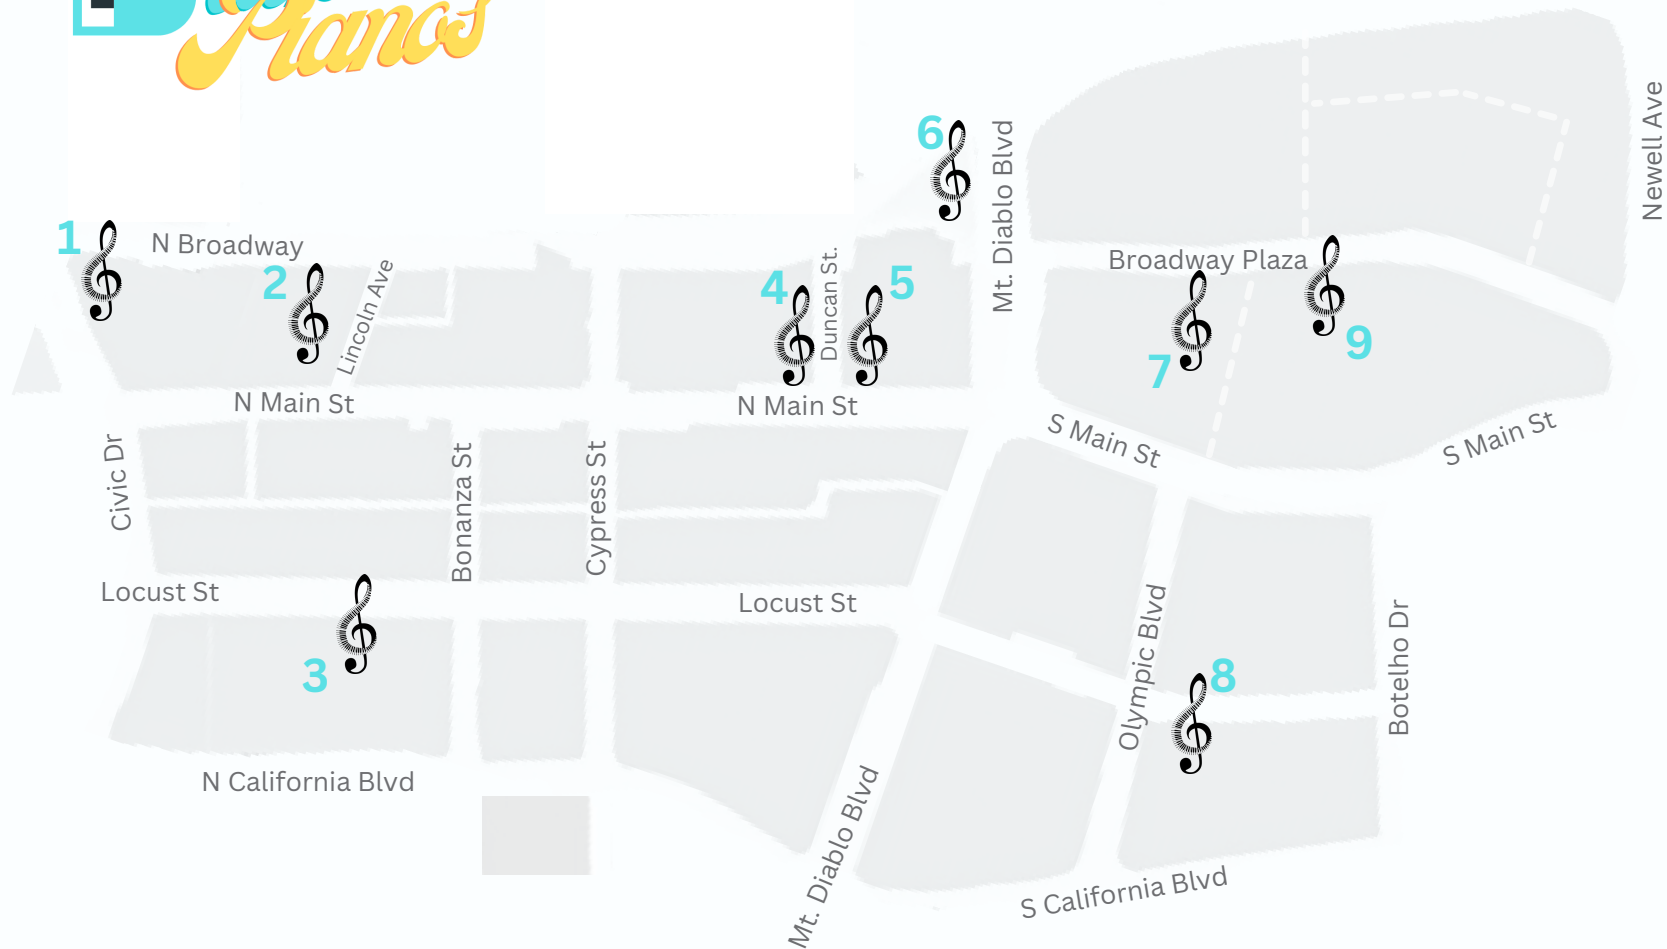

## 2023 MAP

- 1- Walnut Creek City Hall: 1666 N Main St
- 2- Walnut Creek Library: 1644 N Broadway
- 3- Water Light Plaza: 1501 Locust St
- 4- Fountain Head: 1315 N Main St
- 5- Starbucks: 1340 N Main St

- 6- Liberty Bell Plaza: 1400 Mt Diablo Blvd
- 7- Apple Store: 1200 S Main St
- 8- Plaza Escuela: 1192 Locust St
- 9- Broadway Plaza: 120 Broadway Ln

WALNUT CREEK  
**downtown**

STEINWAY & SONS