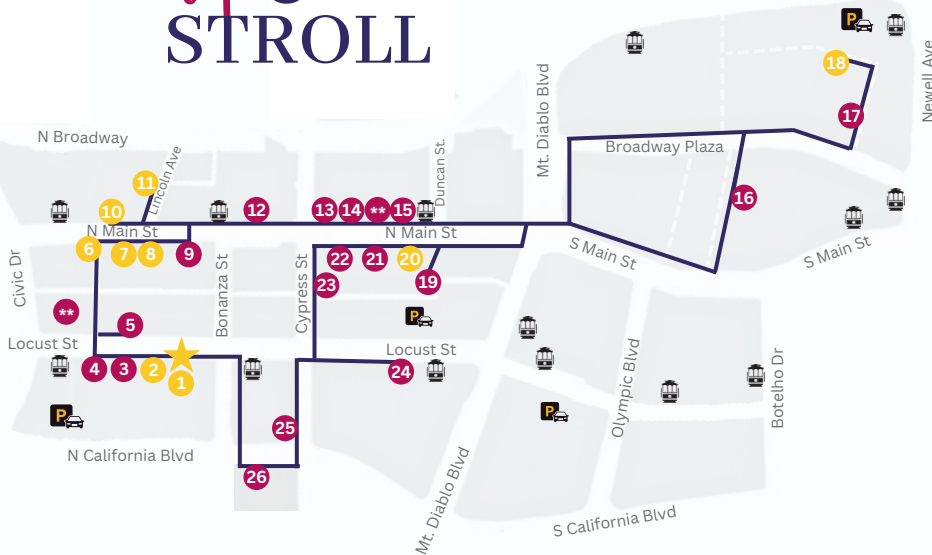

*Scan to view the event map
on your mobile device!*

ACTIVITIES & ENTERTAINMENT

360 Photo Booth
Caroling Karaoke
Face Painting
Letters to Santa
Ornament Workshop
Ugly Sweater Contest

STARTING LOCATION

WC Downtown Association
Walnut Creek on Ice
Beloved Little Circus
Crumbl Cookies
PetWants
Play For A Stay
Rooted Coffee Co.
Underdog Animal Rescue
Yoga Flow SF
YogaSix

ARTS MARKET

Byron Ranch Soap
B Denise Ajaebo
Clayton Farmhouse
Flair
Giorgi Art Class
Heart From My Heart
Lola's Sweet Treats
Nadias Desserts

POURING PARTNERS

Calicraft Brewing Co.
Finestra Winery
Humboldt Distillery
Monticello Vineyards
Rosenblum Cellars
The Terraces Winery

SIP shop & STROLL

-  Starting Location/Check-In
-  Mandatory Stops
-  Participating Businesses
-  Recommended Route
-  Trolley Stops
-  Parking Garages

Tastings, exclusive discounts, giveaways, holiday activities & more are offered at every participating business on the map!

The more locations you visit, the more chances to win the raffle grand prize.

PARTICIPATING BUSINESSES

1. **START: Waterlight Plaza** 🍷 ❄️ 🎵
2. Limon Salon ❄️
3. Bottom Bunk Sneaker House
4. Wine Hardware
5. American Cancer Society Discovery Shop
- ** Main Street Rags
6. **The King's Jewelers *** 🎵
7. The Clip Joynte Barber Shop ❄️
8. Flashlight Books ❄️
9. 1515 Restaurant 🍷
10. LULUSIMONSTUDIO ❄️
11. Buon Vino 🎵
12. Board & Brush
13. World Famous Hot Boys 🍷
14. Shoes on Solano
- ** The Red Box
15. Deliciouz
16. Padis Jewelry
17. Quay
18. Kendra Scott
19. Wardrobe Boutique
20. **Mancini's Sleepworld *** 🎵
21. CorePower Yoga
22. Love + Chocolate 🍷
23. CY Louie
24. Milk & Lily Portrait Co.
25. Woodhouse Spa
26. The Garden